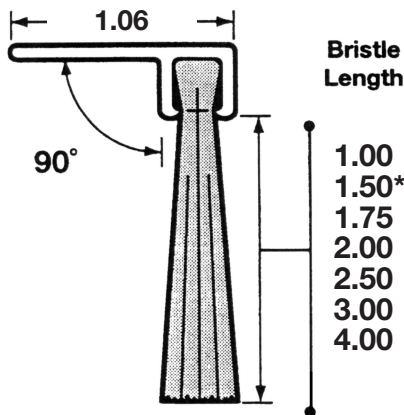

MEMTECH

Right Angled Mounting - Weatherstrip Brush Guide

9033 General Dr
Plymouth, MI 48170
www.memtechbrush.com

ALUMINUM EXTRUSION - Standard

BLACK LEVEL NYLON - Standard

A90

B90

C90

D90

F90

G90