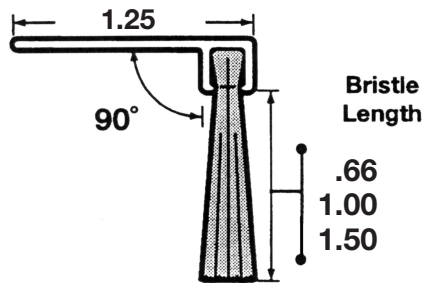

MEMTECH

Right Angled Mounting - Weatherstrip Brush Guide

9033 General Dr
Plymouth, MI 48170
www.memtechbrush.com

ALUMINUM EXTRUSION - Standard

BLACK LEVEL NYLON - Standard

A90

B90

C90

D90

F90

G90