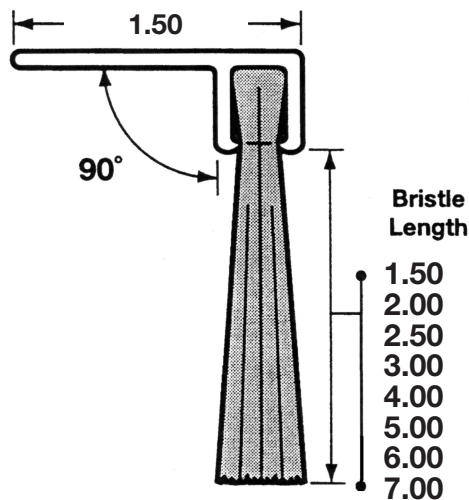

MEMTECH

Right Angled Mounting - Weatherstrip Brush Guide

9033 General Dr
Plymouth, MI 48170
www.memtechbrush.com

ALUMINUM EXTRUSION - Standard

BLACK LEVEL NYLON - Standard

A90

B90

C90

D90

F90

G90