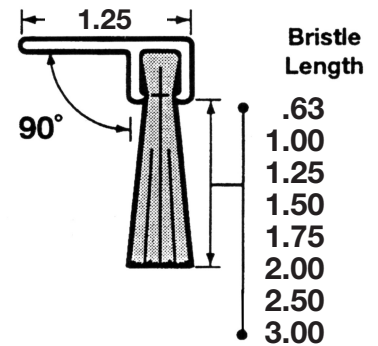

MEMTECH

Right Angled Mounting - Weatherstrip Brush Guide

9033 General Dr
Plymouth, MI 48170
www.memtechbrush.com

ALUMINUM EXTRUSION - Standard

BLACK LEVEL NYLON - Standard

A90

B90

C90

D90

F90

G90