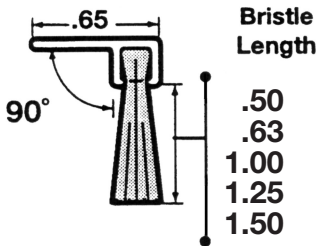

MEMTECH

Right Angled Mounting - Weatherstrip Brush Guide

9033 General Dr
Plymouth, MI 48170
www.memtechbrush.com

ALUMINUM EXTRUSION - Standard

BLACK LEVEL NYLON - Standard

A90

B90

C90

D90

F90

G90