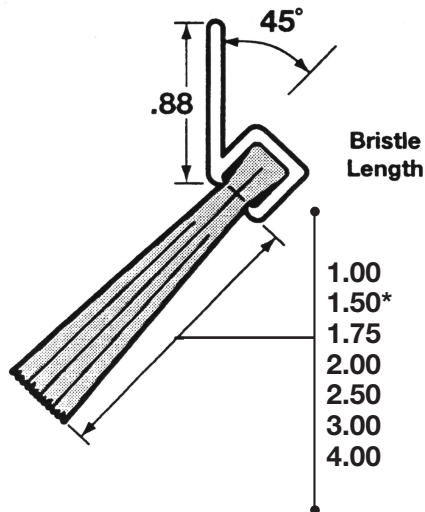

MEMTECH

Reverse Angled Mounting - Weatherstrip Brush Guide

9033 General Dr
Plymouth, MI 48170
www.memtechbrush.com

ALUMINUM EXTRUSION - Standard

BLACK LEVEL NYLON - Standard

C45R

D22R

D45R