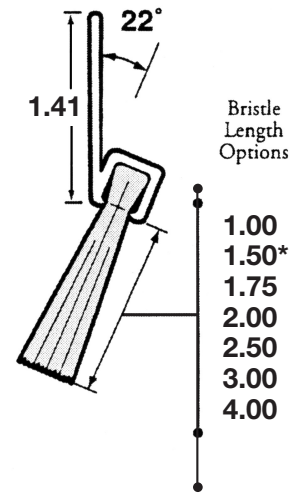

MEMTECH

Reverse Angled Mounting - Weatherstrip Brush Guide

9033 General Dr
Plymouth, MI 48170
www.memtechbrush.com

ALUMINUM EXTRUSION - Standard

BLACK LEVEL NYLON - Standard

C45R

D22R

D45R