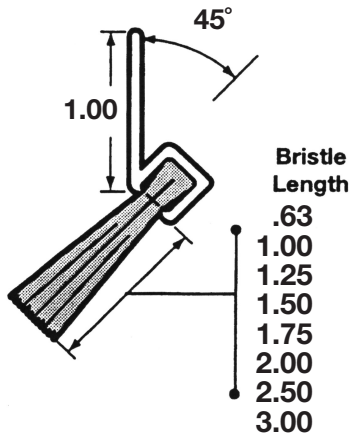

MEMTECH

Reverse Angled Mounting - Weatherstrip Brush Guide

9033 General Dr
Plymouth, MI 48170
www.memtechbrush.com

ALUMINUM EXTRUSION - Standard

BLACK LEVEL NYLON - Standard

C45R

D22R

D45R