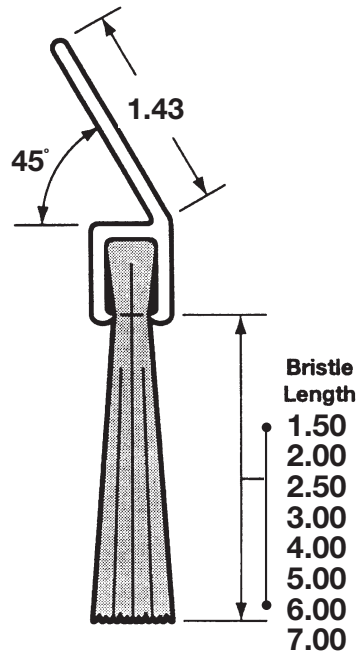

MEMTECH

Angled Mounting - Weatherstrip Brush Guide

9033 General Dr
Plymouth, MI 48170
www.memtechbrush.com

ALUMINUM EXTRUSION - Standard

BLACK LEVEL NYLON - Standard

A40

C45

D45

F45

G45