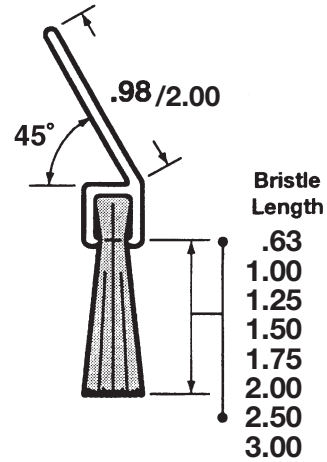

MEMTECH

Angled Mounting - Weatherstrip Brush Guide

9033 General Dr
Plymouth, MI 48170
www.memtechbrush.com

ALUMINUM EXTRUSION - Standard

BLACK LEVEL NYLON - Standard

A40

C45

D45