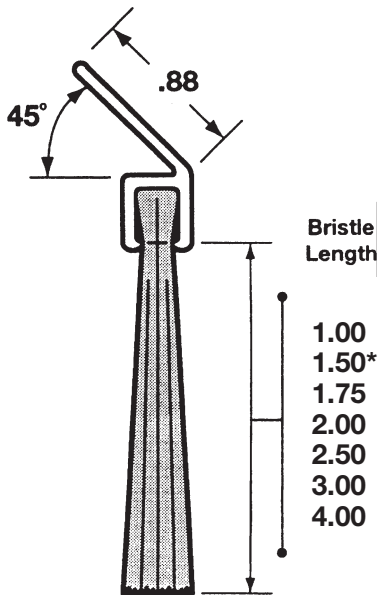

MEMTECH

Angled Mounting - Weatherstrip Brush Guide

9033 General Dr
Plymouth, MI 48170
www.memtechbrush.com

ALUMINUM EXTRUSION - Standard

BLACK LEVEL NYLON - Standard

A40

C45

D45

F45

G45