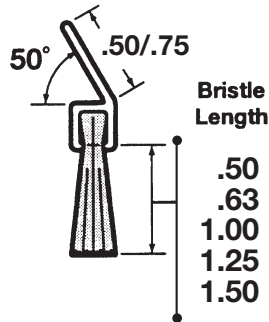

MEMTECH

Angled Mounting - Weatherstrip Brush Guide

9033 General Dr
Plymouth, MI 48170
www.memtechbrush.com

ALUMINUM EXTRUSION - Standard

BLACK LEVEL NYLON - Standard

A40

C45

D45