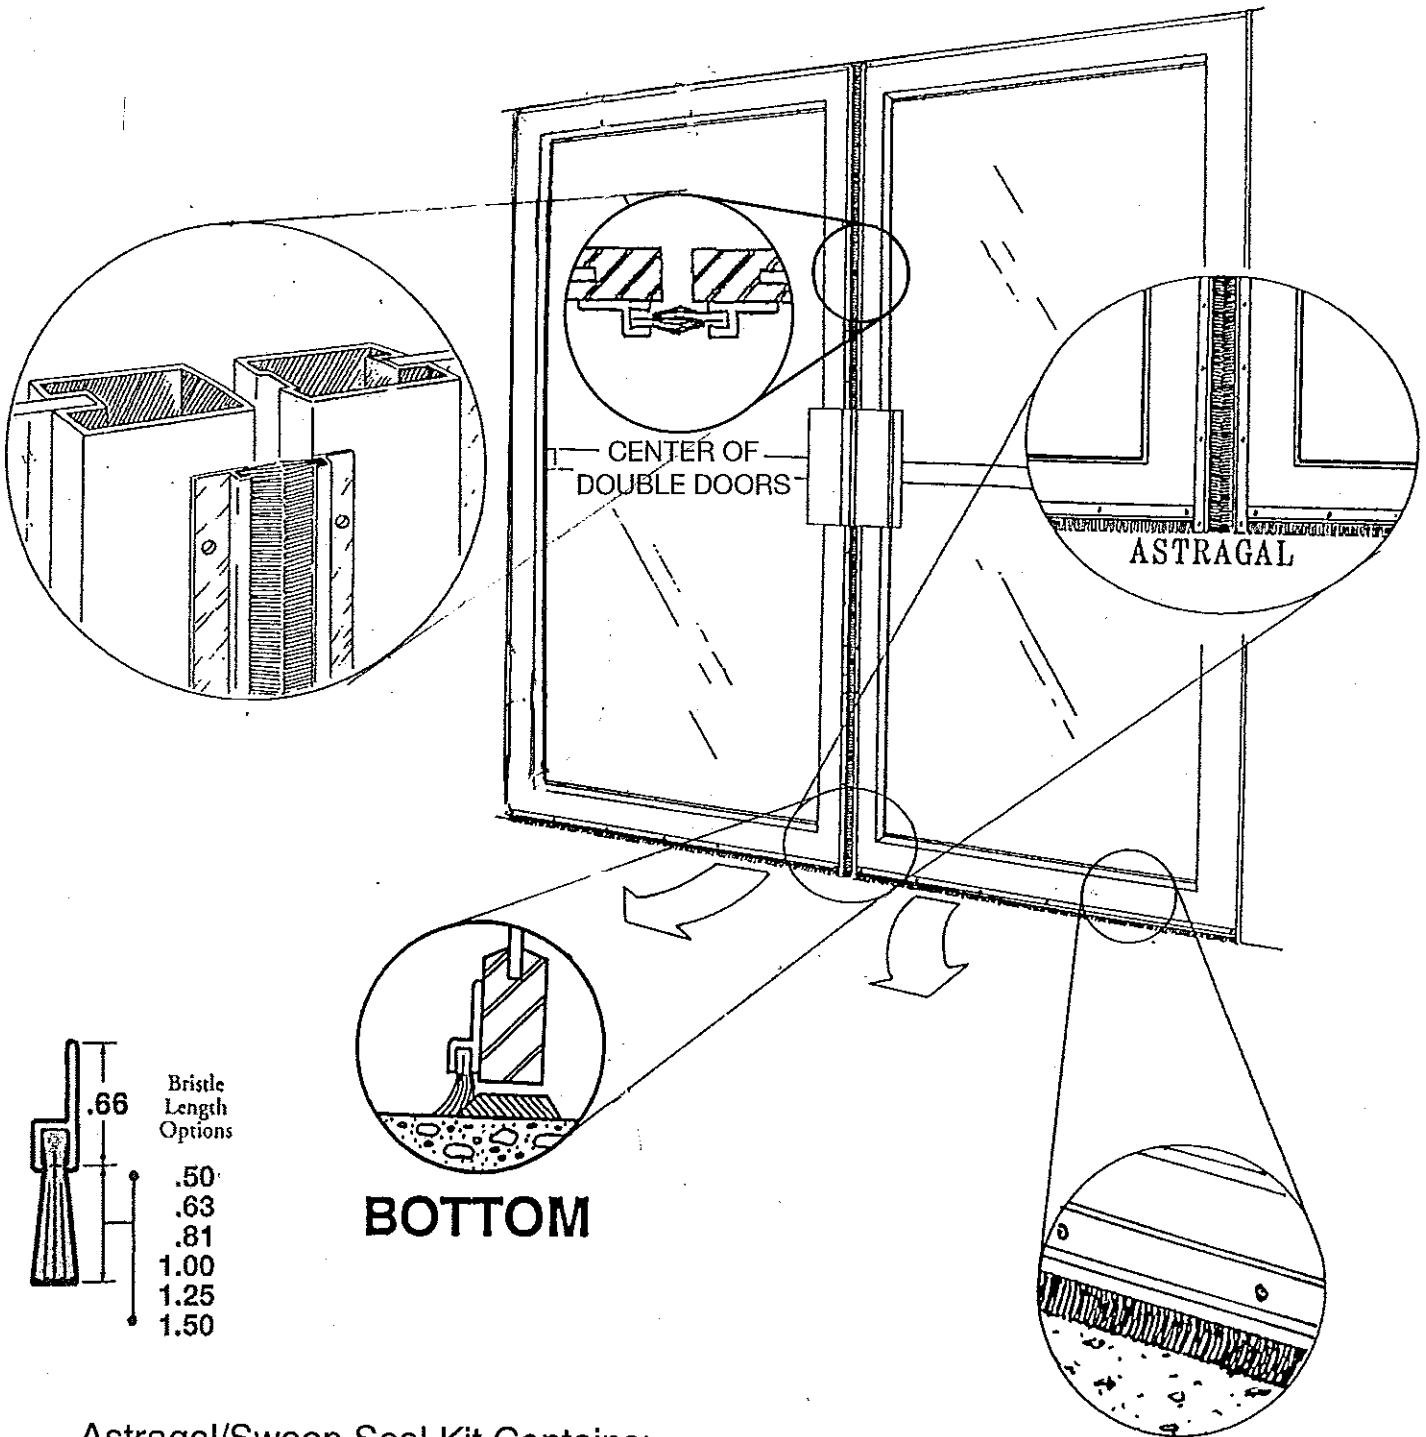

ASTRAGAL SEAL AND SWEEP FOR DOUBLE DOORS

Brush Seal Installation Information

Astragal/Sweep Seal Kit Contains:
2- 7ft sections of straight mount for center
2- 3ft sections of straight mount for bottom

OUTSIDE SWEEP
STRAIGHT MOUNT