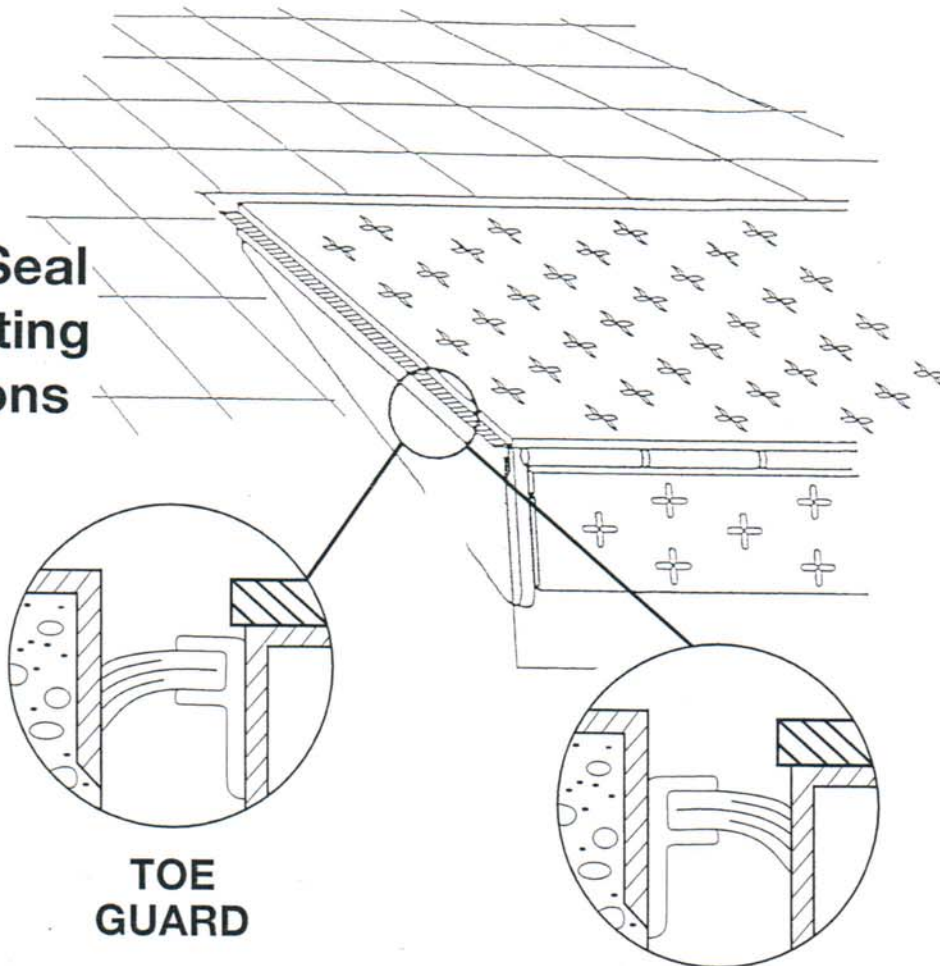

## Dock Leveler Seal

Brush Seal  
Installation  
Information

### Mechanical Side Seal Kit

Side Seal  
Mounting  
Options

**TOE  
GUARD**

**CURB  
ANGLE**

Kit #	Length	Brush
798063	7ft	1.0"
798070	7ft	1.5"
798982	7ft	2.0"
798065	9ft	1.0"
798066	9ft	1.5"
798983	9ft	2.0"