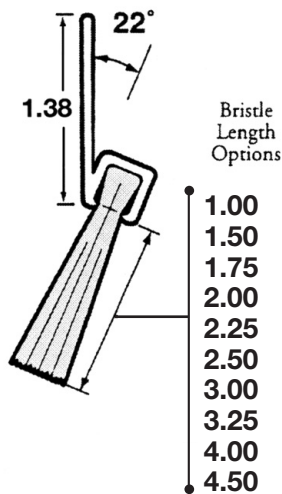

## Reverse Angled Mounting - Weatherstrip Brush Guide

## Brush Strip Assemblies Cross-section

**A45R**

**C22R**

**C45R**

**D22R**

**D45R**

**F45R**