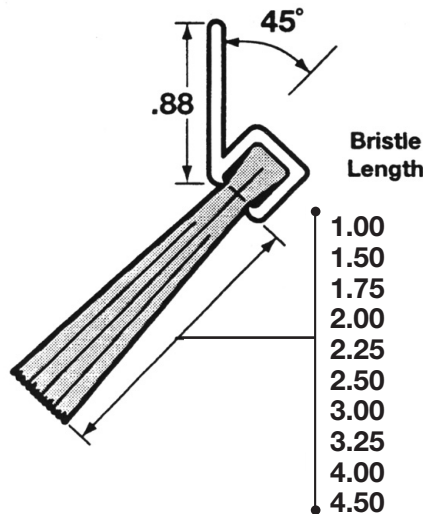

Reverse Angled Mounting - Weatherstrip Brush Guide

Brush Strip Assemblies Cross-section

A45R

C22R

C45R

D22R

D45R

F45R