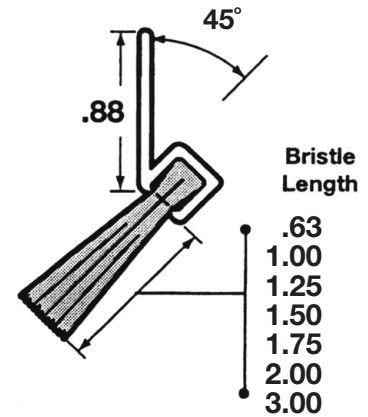

Reverse Angled Mounting - Weatherstrip Brush Guide

Brush Strip Assemblies Cross-section

A45R

C22R

C45R

D22R

D45R

F45R