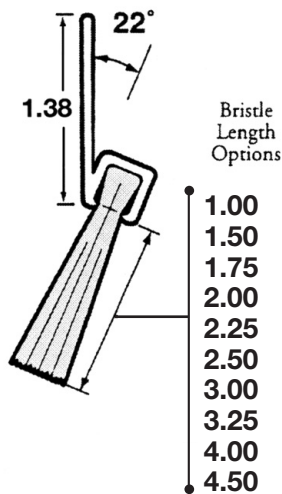

Reverse Angled Mounting - Weatherstrip Brush Guide

Brush Strip Assemblies Cross-section

A45R

C22R

C45R

D22R

D45R

F45R