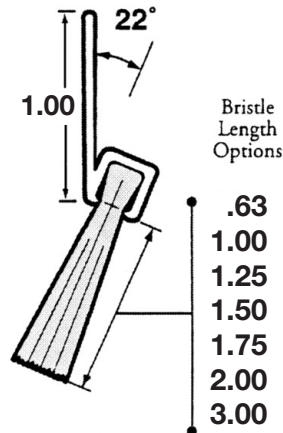

Reverse Angled Mounting - Weatherstrip Brush Guide

Brush Strip Assemblies Cross-section

A45R

C22R

C45R

D22R

D45R

F45R