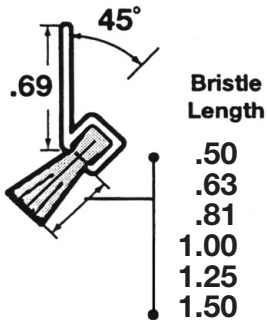

Reverse Angled Mounting - Weatherstrip Brush Guide

Brush Strip Assemblies Cross-section

A45R

C22R

C45R

D22R

D45R

F45R