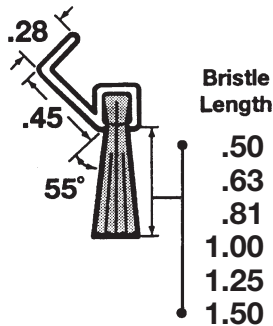

Angled Mounting - Weatherstrip Brush Guide

Brush Strip Assemblies Cross-section

A40

A35

B40

C45

G45

F45