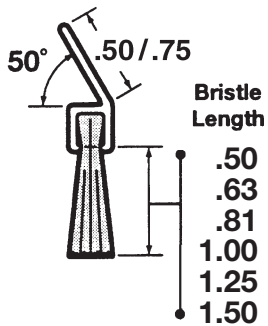

Angled Mounting - Weatherstrip Brush Guide

Brush Strip Assemblies Cross-section

A40

A35

B40

C45

G45

F45