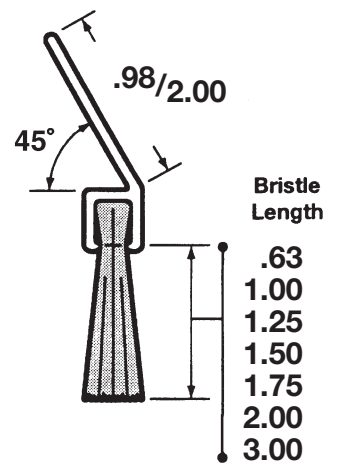

Angled Mounting - Weatherstrip Brush Guide

Brush Strip Assemblies Cross-section

A40

A35

B40

C45

G45

F45