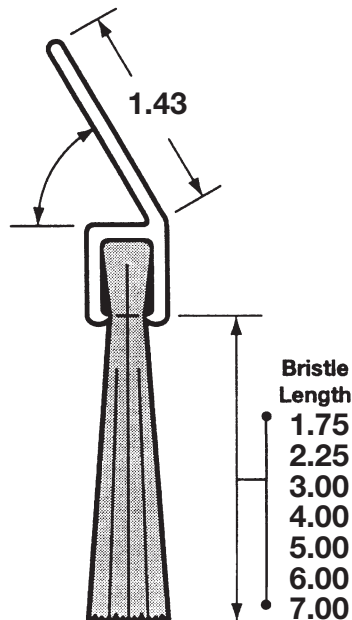

Angled Mounting - Weatherstrip Brush Guide

Brush Strip Assemblies Cross-section

A40

A35

B40

C45

G45

F45