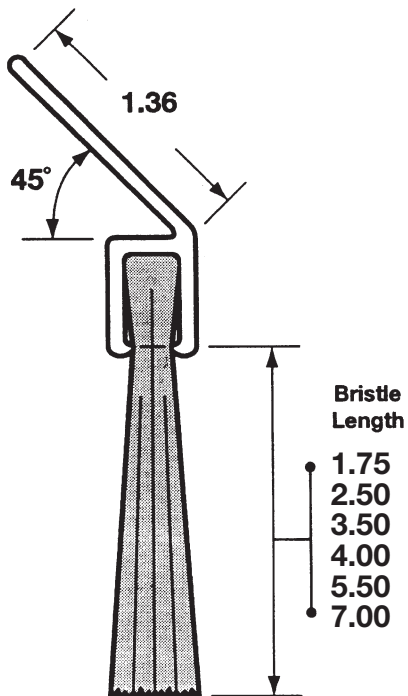

Angled Mounting - Weatherstrip Brush Guide

Brush Strip Assemblies Cross-section

A40

A35

B40

C45

G45

F45