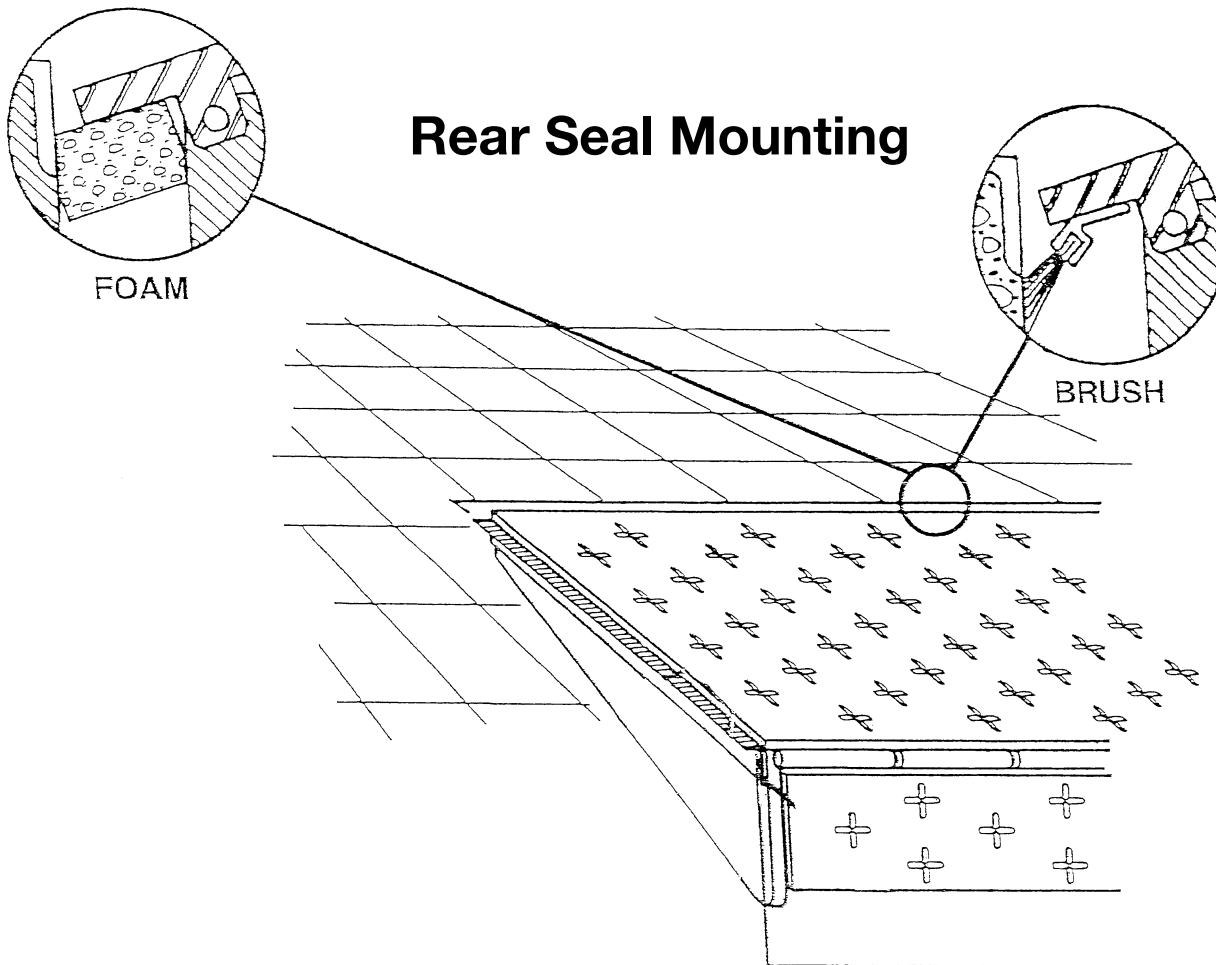

Dock Leveler Seal

Brush Seal Installation Information

798188 Rear seal brush kit contains:

- 1 - 7ft aluminum brush retainer
- 1 - 7ft black nylon brush 1.50"

Cost = 34.50 each

894818 Rear seal foam kit contains: