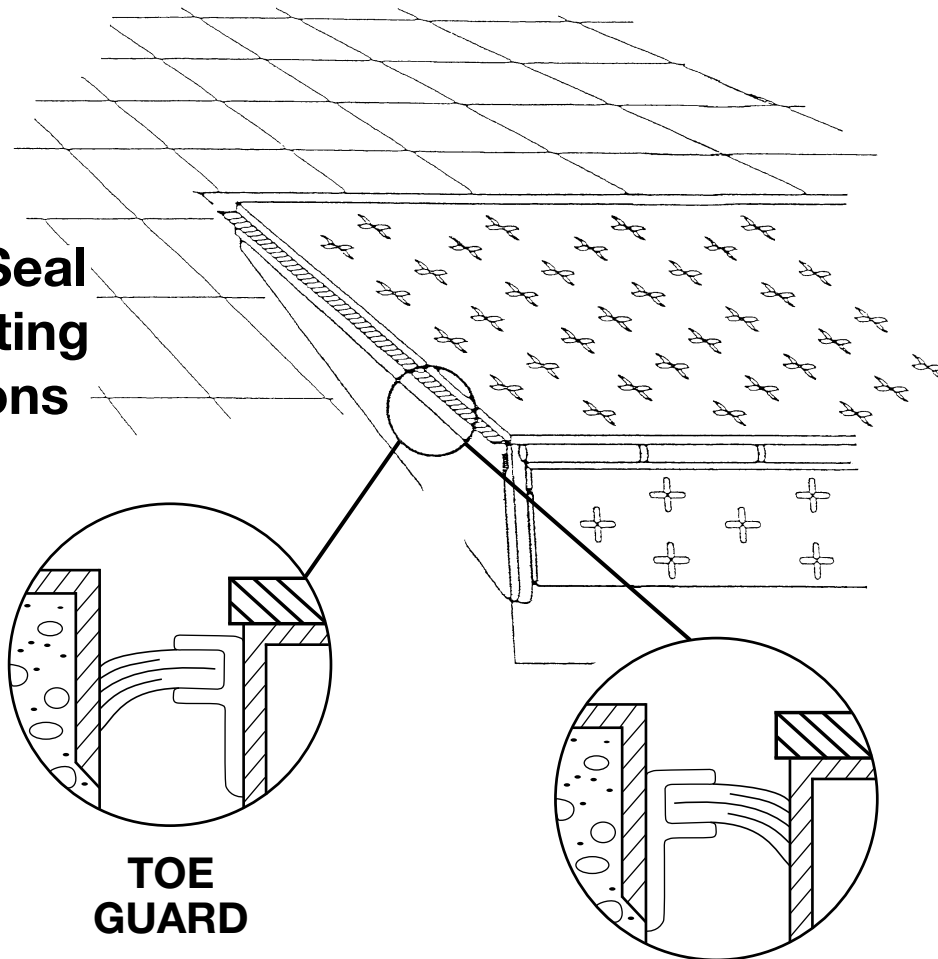

Dock Leveler Seal

Brush Seal Installation Information

Mechanical Side Seal Kit

Side Seal Mounting Options

**TOE
GUARD**

**CURB
ANGLE**

Kit #	Length	Brush	List
798063	7ft	1.0"	60.00
798070	7ft	1.5"	70.00
798982	7ft	2.0"	80.00
798065	9ft	1.0"	75.00
798066	9ft	1.5"	85.00
798983	9ft	2.0"	95.00