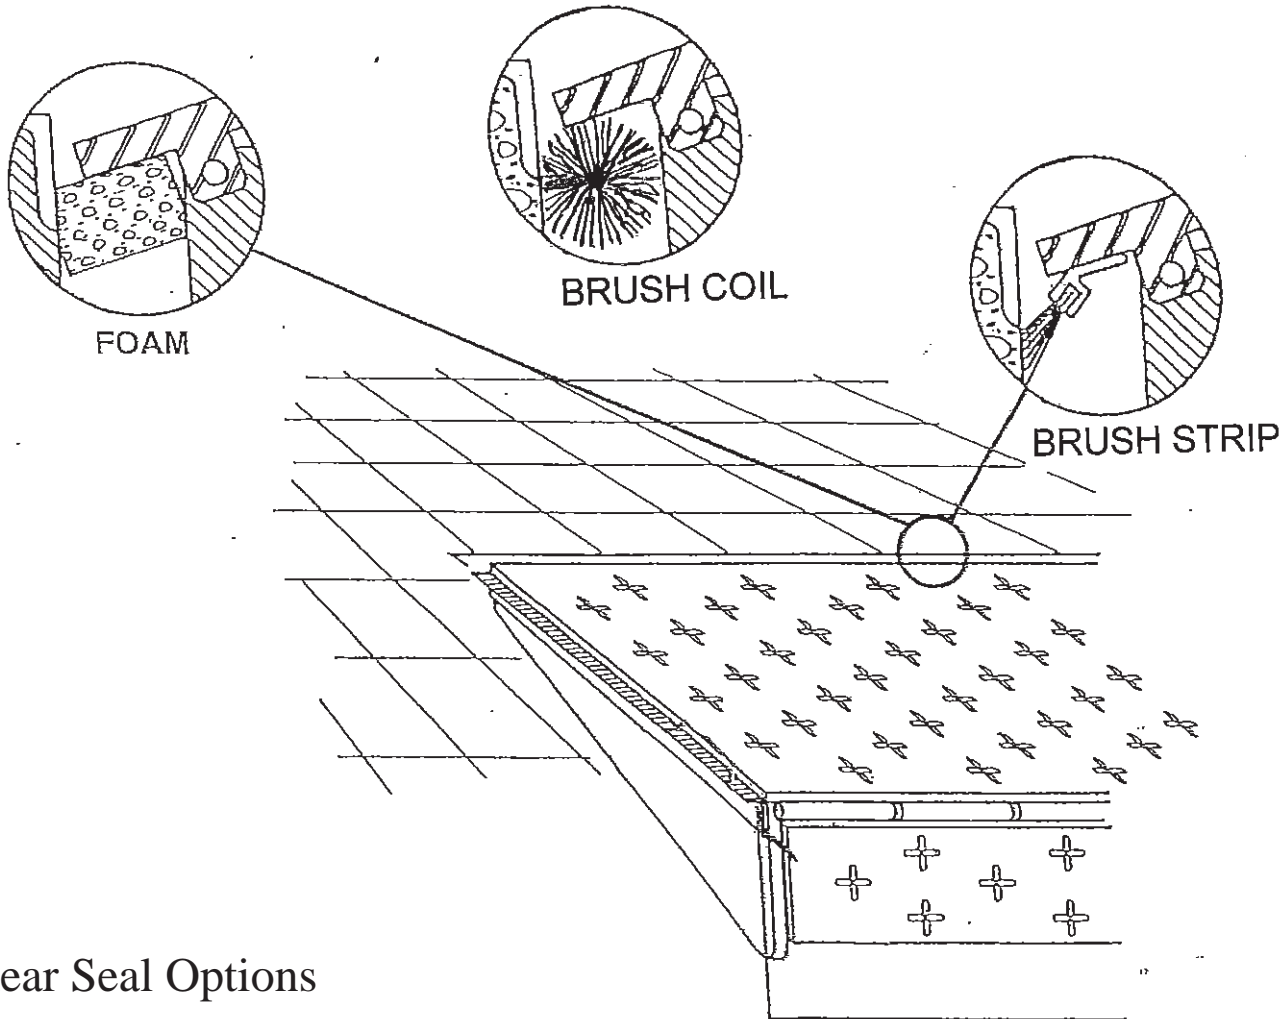

Dock Leveler Seal

Brush Seal Installation Information

Rear Seal Options

Brush Coil (Spiral)

799316 - 2 - 1.5" DIA 42" length coils of nylon brush

799317 - 2 - 1.0" DIA 42" length coils of nylon brush

798188 - Brush Strip

1 - 7' length of aluminum brush retainer

1 - 7' length of black nylon brush 1.5"

894818 - Foam

1 - 6' pc of 2" x 2" foam

SEALING SYSTEMS FOR REAR OF DOCK LEVELER